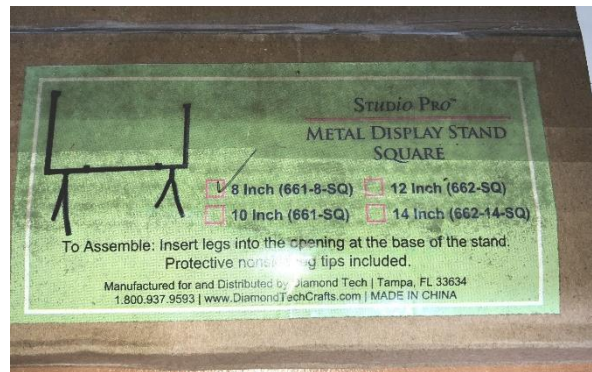

Stand 8: NEW $ 8.00 each 6 Available

NEW in box. Studio Pro 8" Rectangle Metal Display Stand. (On dlartglass.com $15.86)

SOLD